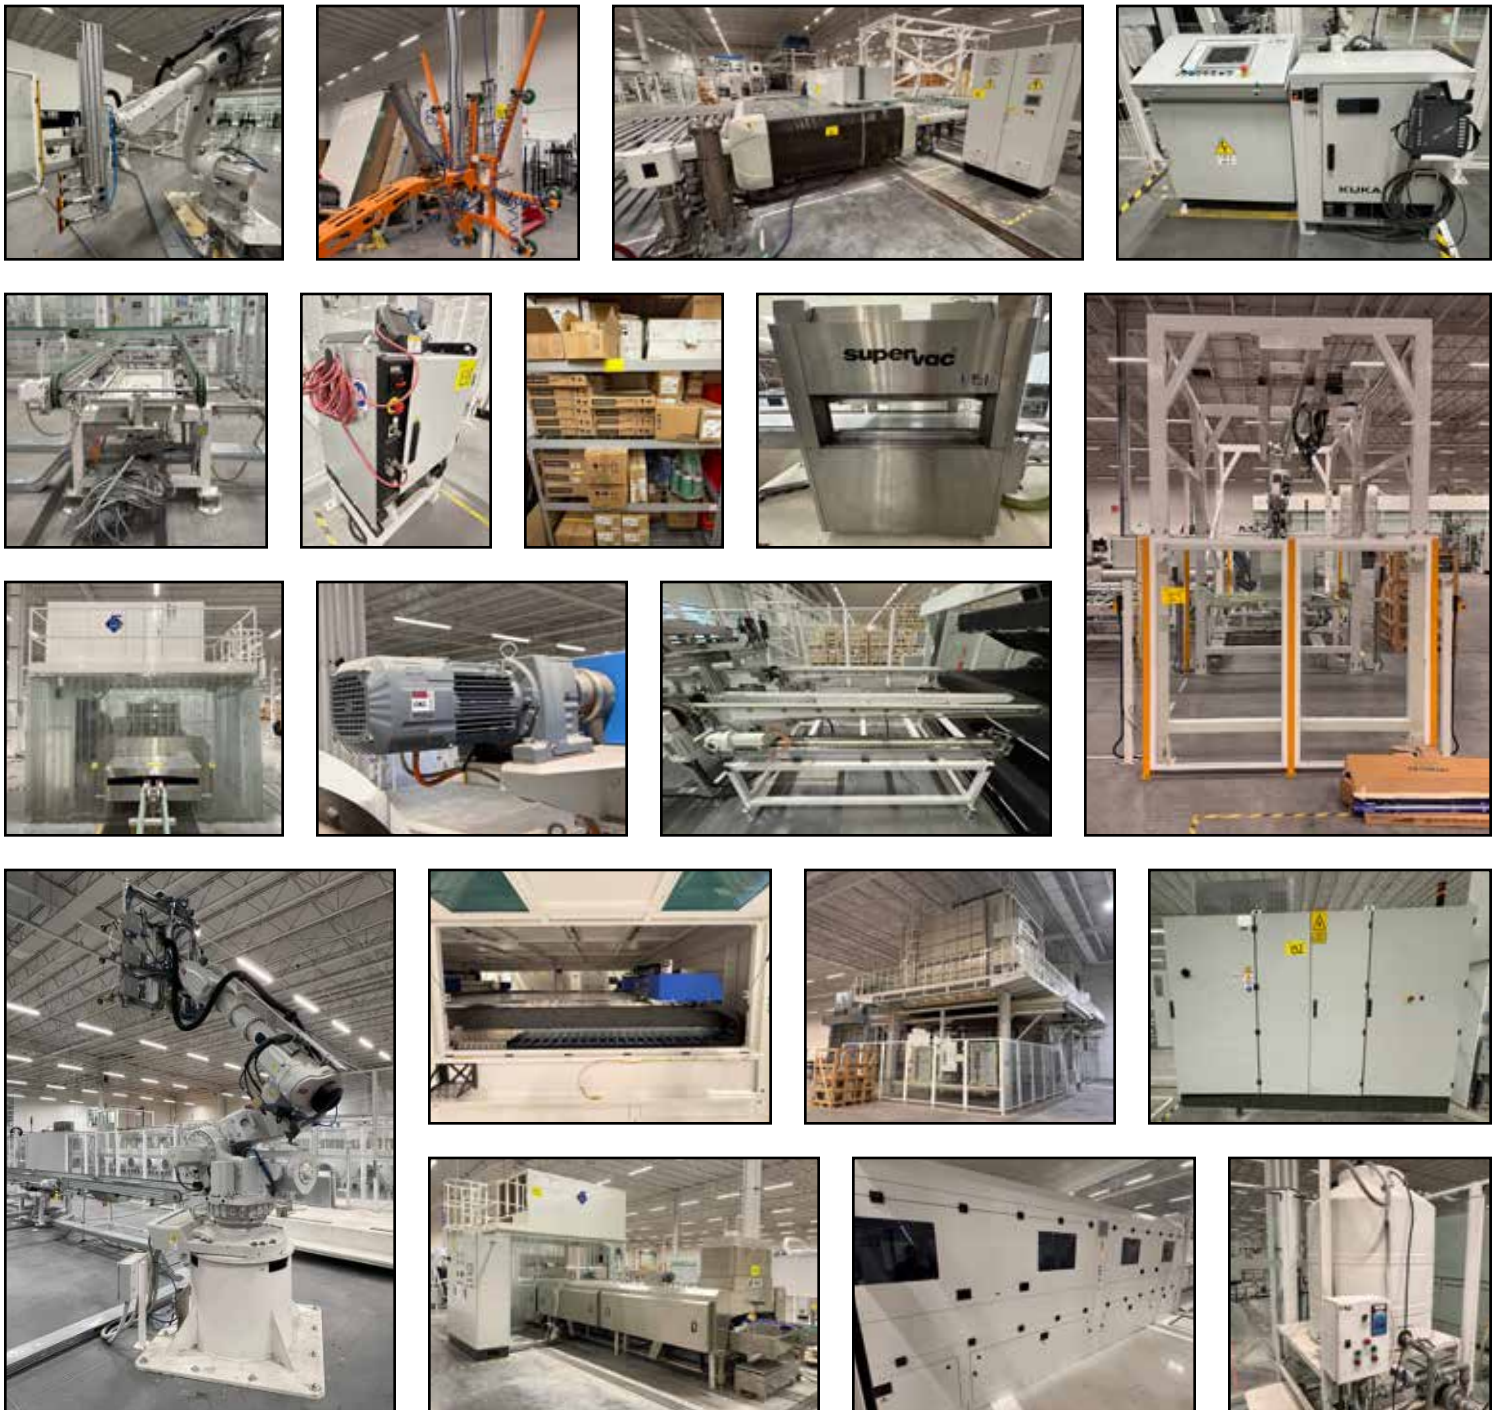

WEBCAST APRIL 8 - BEGINNING at 9AM CT

APRIL 9-11 - TIMED ONLINE AUCTION - BIDDING CLOSES at 9AM CT

1.1 MILLION SQ. FT. AUTOMOTIVE GLASS MANUFACTURER

FEATURING: Four-Day Auction of Assets from a 1,100,000 Sq. Ft. High-End Automotive Glass Manufacturing Company – Most Items New in 2022 - Six Production Lines Including a Windshield and Glass Roof Automated Process Line, CNC Plastic Cutting Machine Assembly Line, Full Printing Line, Autoclave and Feeding Line, and Vacuum Bag Furnace and Unloading Line with Mirror Bracket Cell and ACV Rack Loading Capabilities. Production Lines Include Brands Such as **IOCCO, GLASSTECH, BANDO, OLMAR** Autoclaves, **CUGHER, CORNING, RUWAC, STOLZ, ABB, KUKA, BENTELER, BANDO KIKO, SYNERGX, METALTECNO & MECALOR, ENVISYS & XENON** Environmental Chambers, Huge Offering of Testing & Inspection Equipment by **FLUKE, FLIR, KEYSIGHT, ZEISS, MITUTOYO** and **BYK GARDNER**, 2022 **HEXAGON** Gantry CMM, **AMETEK CREAFORM** Portable CMM, Loads of MRO and Spare Parts by **ALLEN BRADLEY, SEIMENS, KEYENCE, ROCKWELL AUTOMATION, SEW, BALDOR, FANUC**, \$20,000,000+ Worth of Glass Inventory & Much More